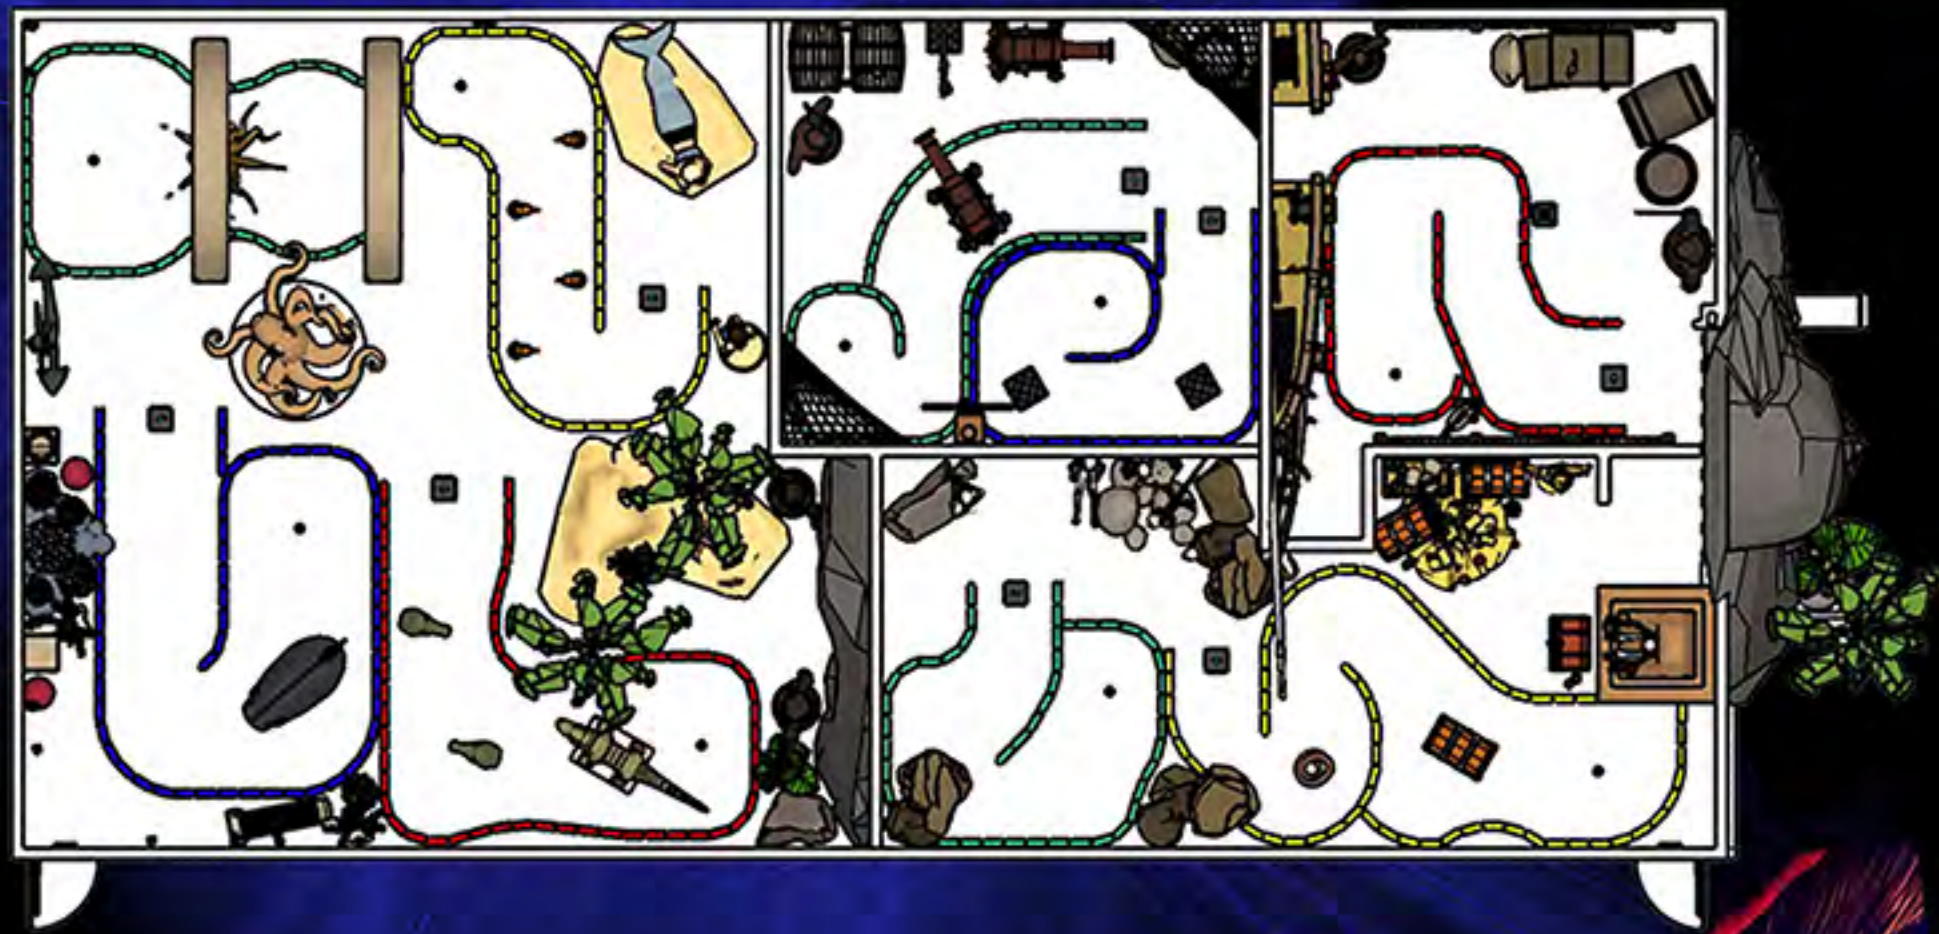

EXAMPLE 9 HOLE MINI GOLF DESIGN

WORLD OF WIZARDS

BLACKLIGHT MINI GOLF

Watch A Video

Visit our website www.blacklightattractions.com

CONTACT US TODAY FOR MORE DETAILS!

Call: 314-504-3970 or email: info@blacklightattractions.com