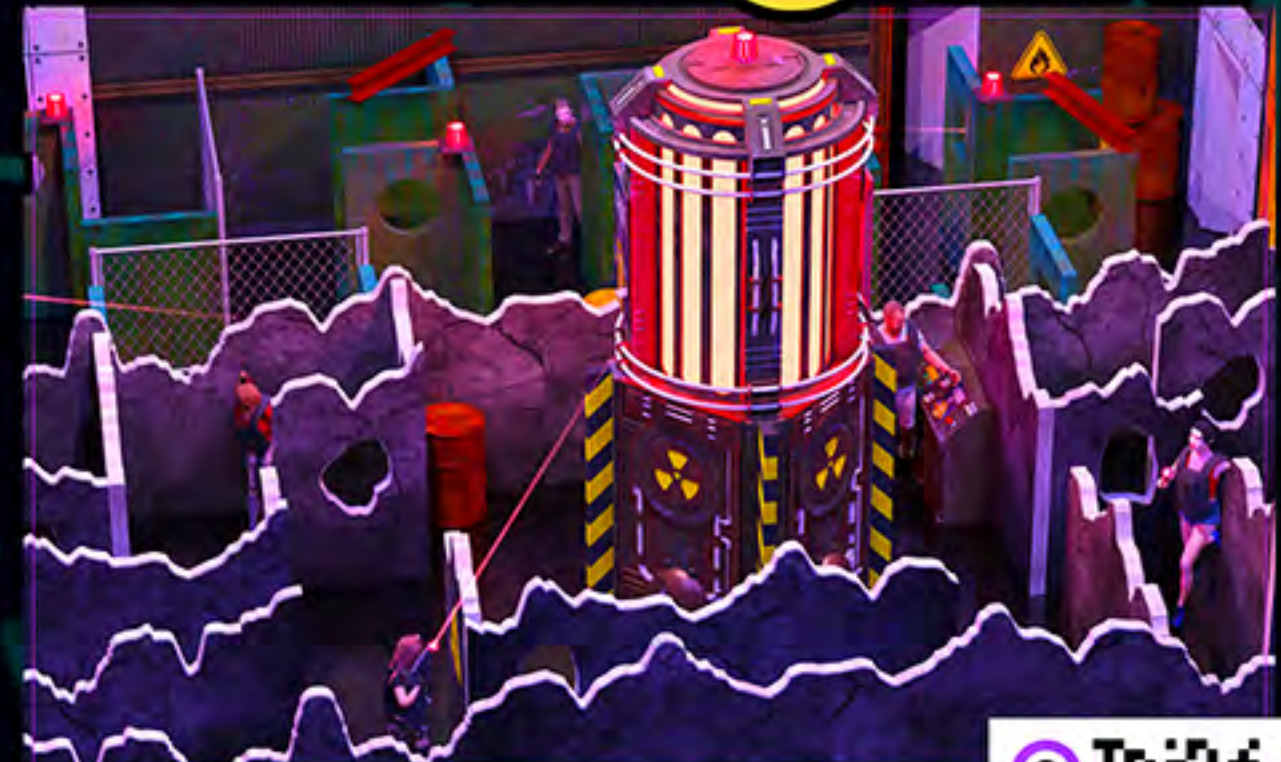

NUCLEAR MELTDOWN

BLACKLIGHT ATTRACTIONS
THE BLACKLIGHT THEMED EXPERIENCE

WE BUILD HIGH END, HIGH TECH LASER TAGS BASED ON ANY THEME!

Complete Laser Tag Arenas Include:

- Complete Maze System
- Vesting Room
- Sound System
- Upper Play Field
- Custom Interior Facade
- CGI FX
- Modular Wall System
- Complete Immersive Artwork
- Installation and Shipping Included

Exterior Facade optional

Prices:

2,000 to 2,500 Square Feet $200,000

3,000 to 4,000 Square Feet $250,000