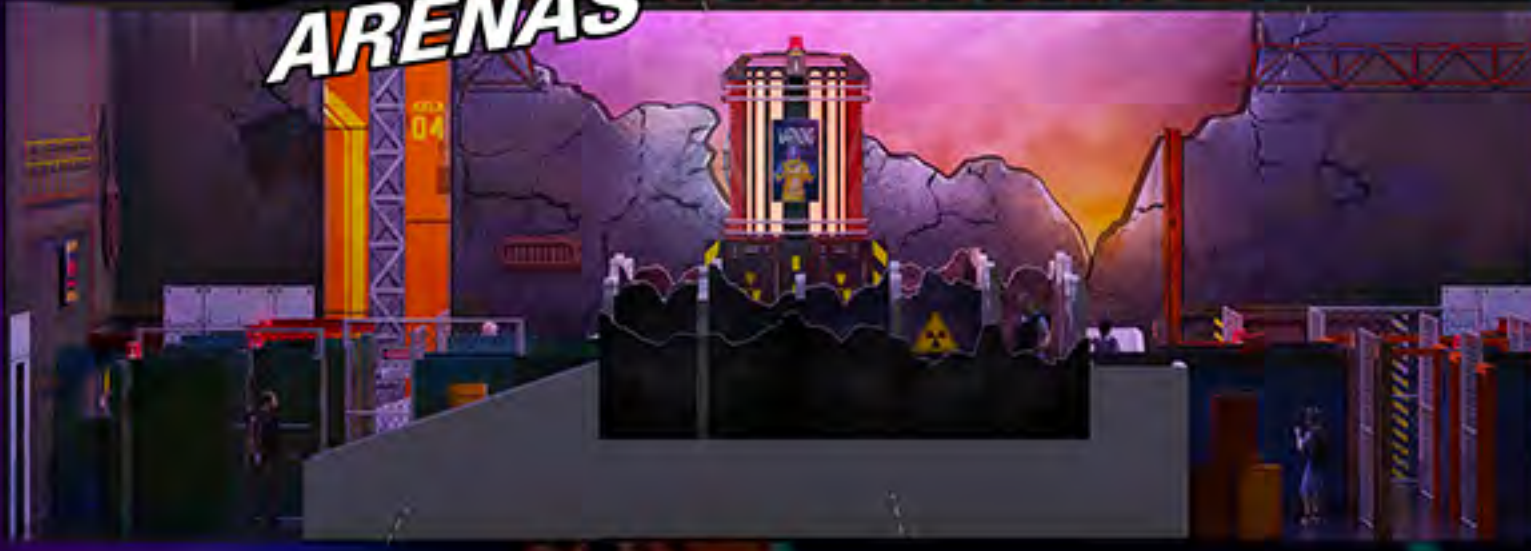

LASER TAG ARENAS