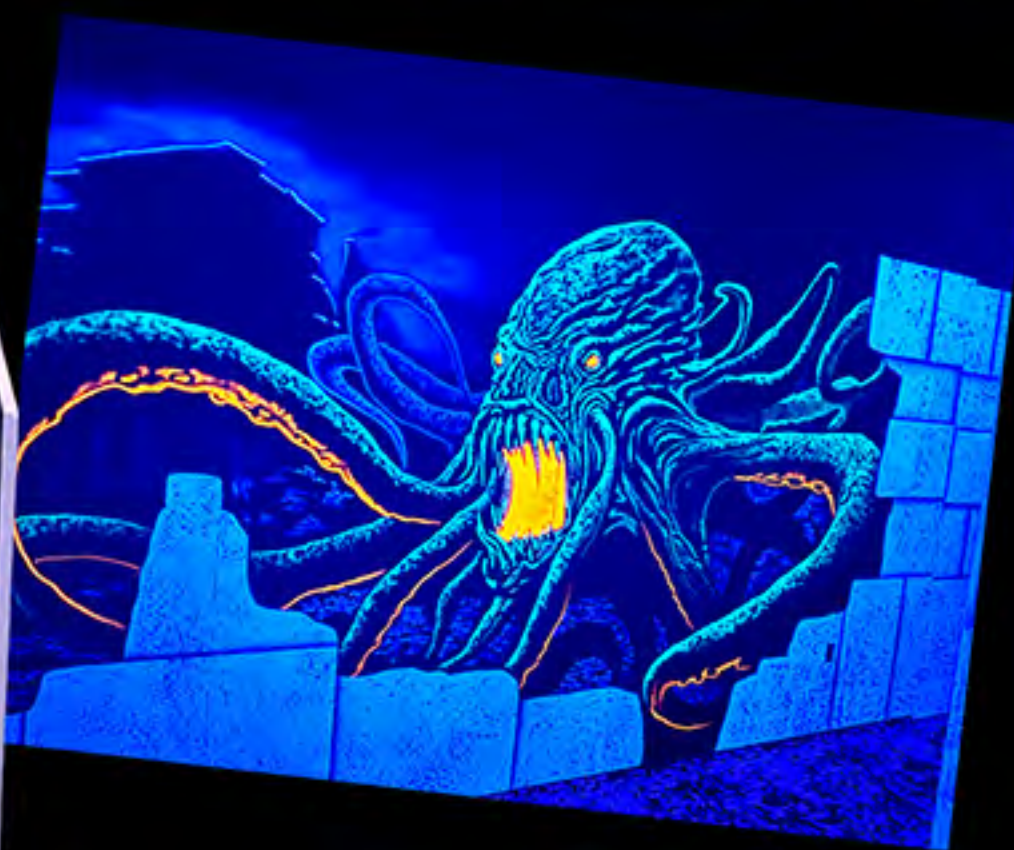

DEEP SPACE LASER TAG

BATTLE FOR ATLANTIS

Watch A Video

Visit our website www.blacklightattractions.com

CONTACT US TODAY FOR MORE DETAILS!

Call: 314-504-3970 or email: info@blacklightattractions.com